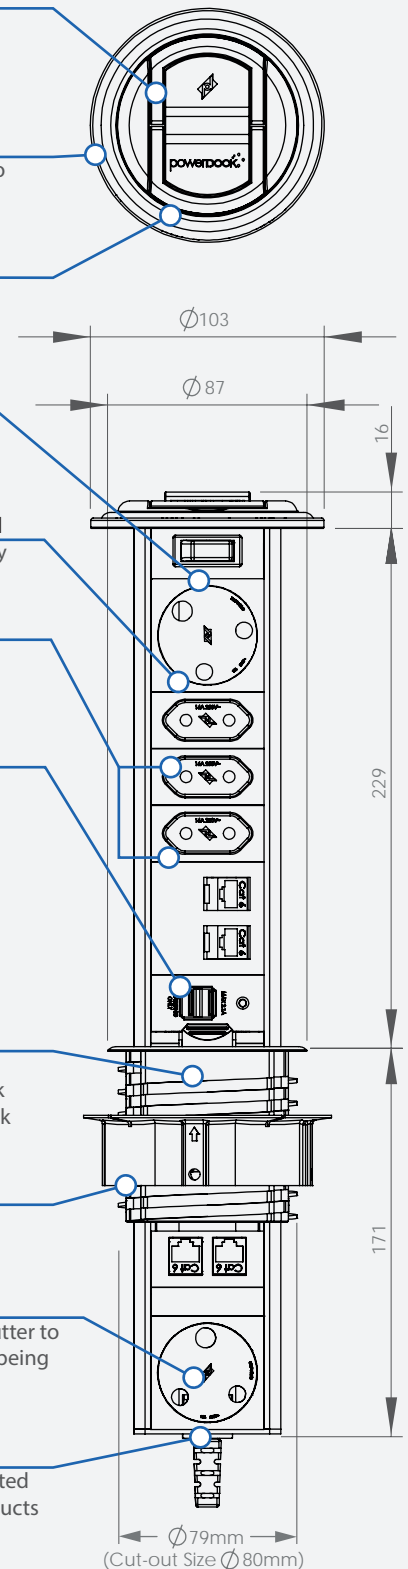

POWER OUTLET ORIENTATION

Power outlets are pre-fitted at any angle in 45° increments.

POWER OUTLETS

Choose between 24 international power outlets. Visit www.powerlogic.net for options.

PERIPHERAL OPTIONS

* USB Smart Charger available

LOCK RELEASE BUTTON

Button keeps unit locked in the raised position and releases lock once pressed, lowering unit back into work surface.

LOCKING RING

Robust locking collar for quick and easy installation.

SHUTTERED POWER OUTLETS

Outlets come with a built-in shutter to protect against foreign objects being plugged in.

BELOW SURFACE POWER

An additional power outlet is fitted under the work surface for products that need to be connected permanently.