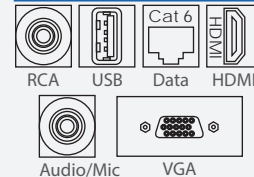

SOHO Mk1

Office
Home

Manual

Experience the next level of connectivity with the the SOHO Mk1. A combination of data, voice, USB and power connections provide an unparalleled office solution.

HANDLES

Two fold-flat chromed handles for raising the unit out of the work surface, and lowering it back in.

SPLASH PROOF SEAL

Unit comes with a rubber seal to protect against liquid spills.

ALUMINIUM CAP COVER

Aluminium cap cover protects rubber seal.

15A THERMAL OVERLOAD SWITCH

Protects the unit against power overloads.

POWER OUTLET ORIENTATION

Power outlets are pre-fitted at any angle in 45° increments.

POWER OUTLETS

Choose between 24 international power outlets. Visit www.powerlogic.net for options.

PERIPHERAL OPTIONS

* USB Smart Charger available

LOCK RELEASE BUTTON

Button keeps unit locked in the raised position and releases lock once pressed, lowering unit back into work surface.

LOCKING RING

Robust locking collar for quick and easy installation.